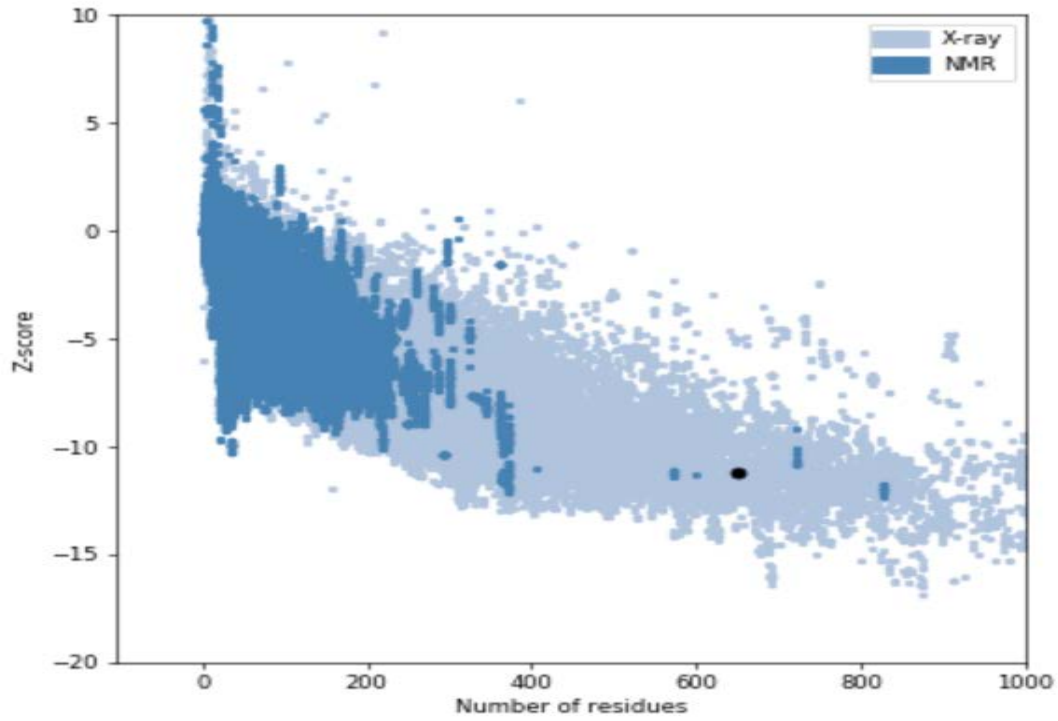

Overall model quality

Z-Score: **-11.24**

Supplementary Fig. 4. Z score results of Galaxy refine.