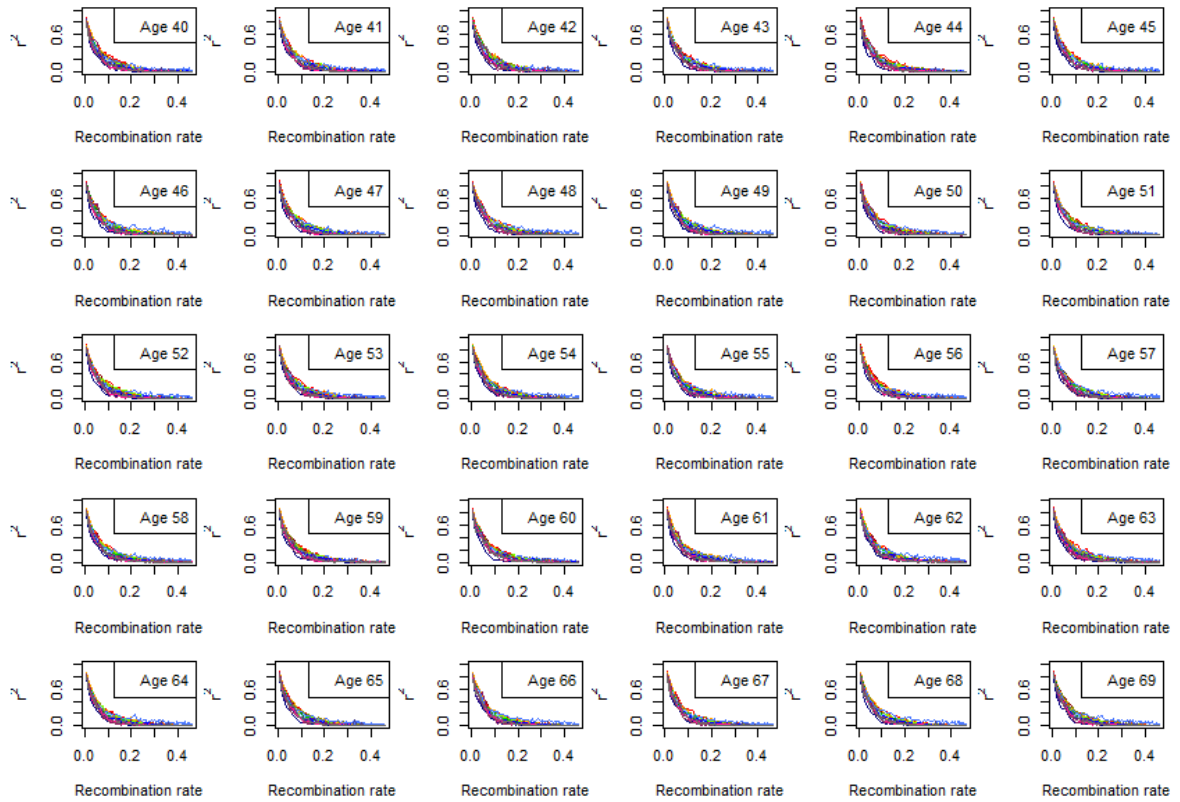

## **SUPPLEMENTARY INFORMATION**

### **Effective Population Size of Korean Populations**

**Leeyoung Park\***

Natural Science Research Institute, Yonsei University, Seoul 120-749, Korea

**Supplementary Fig 1.** Linkage disequilibrium decay of 30 age groups (y) from 40 to 69.